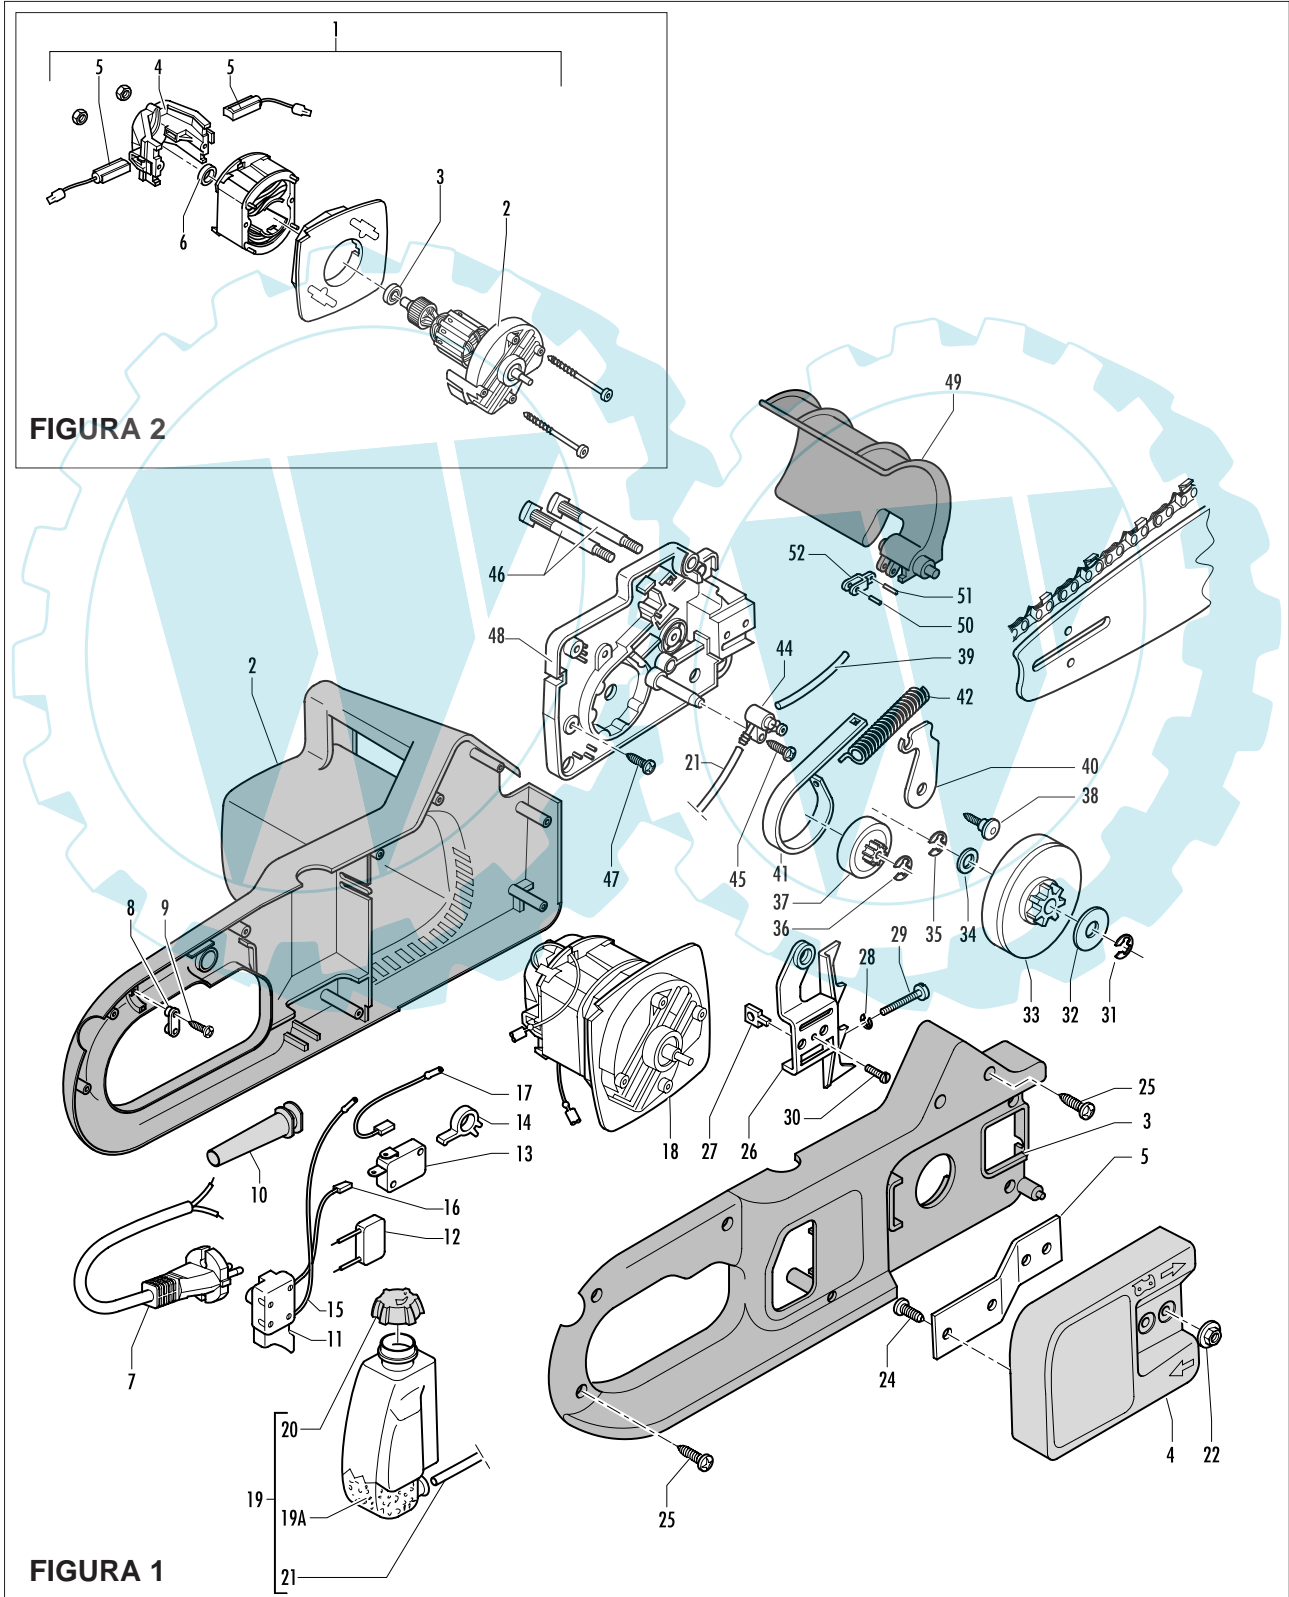

brand	PARTNER

date	SEPT/03	SHEET 1/2

Model	Prefix
P1640 + BAG	01

Product number
953900289